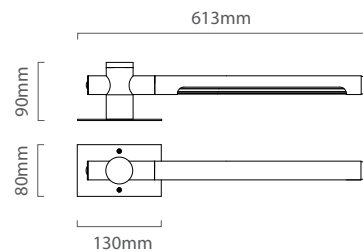

EU 6601

Input Voltage: AC 100-240 50/60Hz

LED Power: 6 W±5%

LED QTY: 24 PCS 5630 3000k

Luminous Flux: 840 lm

Correlated Color Temperature: 2800-6500 K

Operating Temperature: -15°C to 50°C