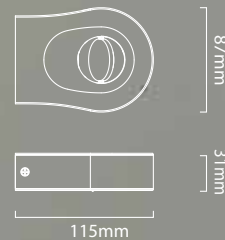

EU 5620

W N C

Input Voltage: AC 100-240 50/60Hz

LED Power: 2.4 W $\pm$ 5%

LED QTY: 1 PCS XBD Q3 3000K

Luminous Flux: 142 lm

Correlated Color Temperature: 2800-6500 K

Operating Temperature: -15°C to 50°C