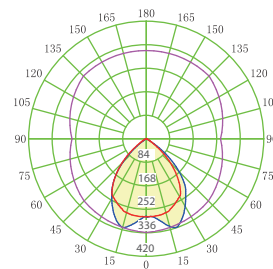

Input Voltage: AC 110V 60Hz/AC 230V 50Hz

LED Power: 20 W  $\pm$ 5%

LED QTY: 1PCS AC COB 3000K

Luminous Flux: 1200 lm

Correlated Color Temperature: 2800-6500 K

Operating Temperature: -15°C to 50°C

85° (Field Angle)