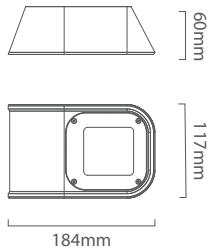

EU 5625

Input Voltage: AC 110V 60Hz/AC 230V 50Hz

LED Power: 20 W $\pm$ 5%

LED QTY: 1PCS AC COB 3000K

Luminous Flux: 1200 lm

Correlated Color Temperature: 2800-6500 K

Operating Temperature: -15°C to 50°C

85° (Field Angle)