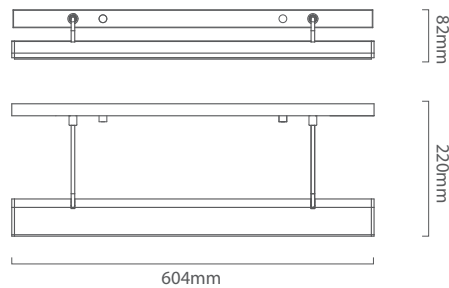

EU 6685

W N C

Input Voltage: AC 100-240 50/60Hz

LED Power: 10 W $\pm$ 5%

LED QTY: 80 PCS 3014 3000K

Luminous Flux: 800 lm

Correlated Color Temperature: 2800-6500 K

Operating Temperature: -15°C to 50°C