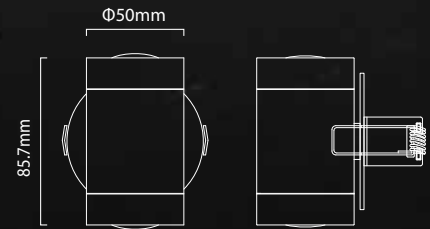

EU 5615

W N C

Input Voltage: AC 100-240 50/60Hz

LED Power: 4.8 W $\pm$ 5%

LED QTY: Up side: 2 PCS XBD Q3 3000K

Luminous Flux: 284 lm

Correlated Color Temperature: 2800-6500 K

Operating Temperature: -15°C to 50°C