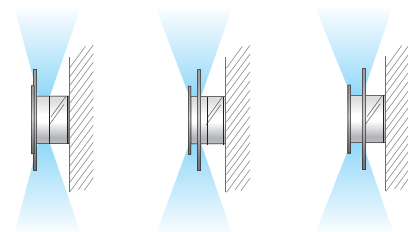

166

EU 5590

W N C **CREE**

Input Voltage: AC 100-240 50/60Hz

LED Power: 2.4 W±5%

LED QTY: 1 PCS XBD Q3 3000K

Luminous Flux: 142 lm

Correlated Color Temp.: 2800-6500 K

Operating Temperature: -15°C to 50°C