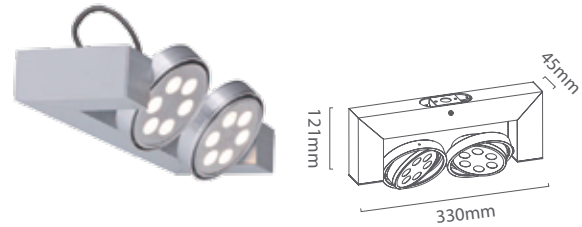

Ceiling and wall dual-use multi- function LED. Excellent outlook and perfect efficacy, suitable for variety decorative design.

EU 5575

Input : AC 100-240 50/60Hz Color Temperature: 2800-6500 K
LED Power: 14.4 W±5% Operating Temperature: -15°C to 50°C
LED QTY: 12 PCS XBD 3000K
Luminous Flux: 1140 lm

CREE