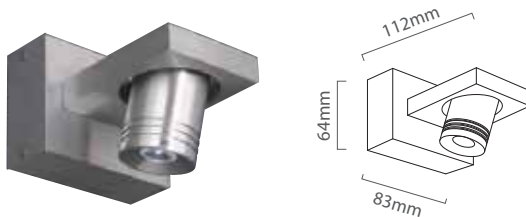

EU 5580

Input : AC 100-240 50/60Hz Color Temperature: 2800-6500 K
LED Power: 2.4 W±5% Operating Temperature: -15°C to 50°C
LED QTY: 1 PCS XBD Q3 3000K
Luminous Flux: 142 lm

CREE