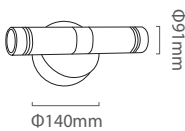

EU 5525 W N C

Input Voltage: AC 100-240 50/60Hz
LED Power: 4.8 W±5%
LED QTY: 2 PCS XBD Q3 3000K
Luminous Flux: 284 lm
Correlated Color Temp.: 2800-6500 K
Operating Temperature: -15°C to 50°C