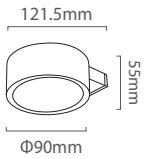

EU 5510 W N C

Input Voltage: AC 100-240 50/60Hz
LED Power: 5 W±5%
LED QTY: 15 PCS 5630 3000K
Luminous Flux: 525 lm
Correlated Color Temp.: 2800-6500 K
Operating Temperature: -15°C to 50°C

EU 5515 W N C

Input Voltage: AC 100-240 50/60Hz
LED Power: 10 W±5%
LED QTY: 30 PCS 5630 3000K
Luminous Flux: 1050 lm
Correlated Color Temp.: 2800-6500 K
Operating Temperature: -15°C to 50°C

EU 5520 W N C

Input Voltage: AC 100-240 50/60Hz
LED Power: 2.4 W±5%
LED QTY: 1 PCS XBD Q3 3000K
Luminous Flux: 142 lm
Correlated Color Temp.: 2800-6500 K
Operating Temperature: -15°C to 50°C

EU 5525 W N C

Input Voltage: AC 100-240 50/60Hz
LED Power: 4.8 W±5%
LED QTY: 2 PCS XBD Q3 3000K
Luminous Flux: 284 lm
Correlated Color Temp.: 2800-6500 K
Operating Temperature: -15°C to 50°C

EU 5530 W N C

Input Voltage: AC 100-240 50/60Hz
LED Power: 4.8 W±5%
LED QTY: 2 PCS XBD Q3 3000K
Luminous Flux: 284 lm
Correlated Color Temp.: 2800-6500 K
Operating Temperature: -15°C to 50°C

EU 5535 W N C

Input Voltage: AC 100-240 50/60Hz
LED Power: 3.6 W±5%
LED QTY: 3 PCS XBD Q3 3000K
Luminous Flux: 285 lm
Correlated Color Temp.: 2800-6500 K
Operating Temperature: -15°C to 50°C