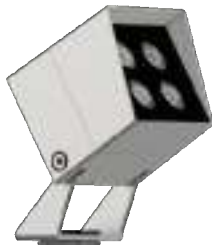

Ion 4 | Projector Lights

The outdoor projector light is a high-performance architectural fixture designed to deliver focused, powerful illumination for building facades, landscapes, signage, and architectural accents. It provides precise beam control to highlight specific features, enhance safety, and create striking visual effects in outdoor environments.

Technical Details

Power : 7.7W

Lumen Output :610lm

CRI :>80

Beam Angle : 8°/10°/14°/40°/50°

CCT : 3000K/4000K/6500K

Input Voltage :AC 100- 240V

Driver : Integral

Material : Aluminium

Finishing Color : Grey/Black

Reflector : Tempered Glass

SDCM:3 Step

IP Rating : IP66

Chip Details

Led Chip : Cree

Voltage:3V