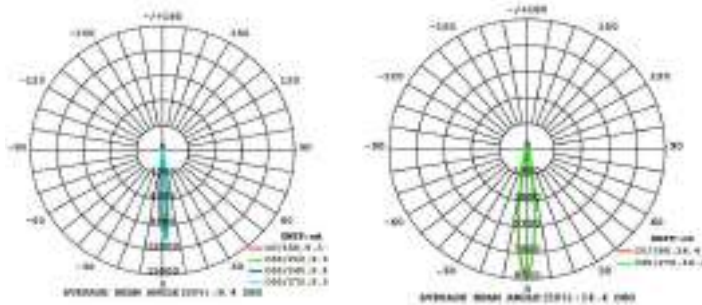

Technical Details

Power : 7.7W

Lumen Output :610lm

CRI :>80

Beam Angle : 8°/10°/14°/40°/50°

CCT : 3000K/4000K/6500K

Input Voltage :AC 100- 240V

Driver : Integral

Light Distribution

Light Performance

Order Options

Model Code	Power	Lumens	CCT	CRI	Beam	Finish	Size	Accessories
EL-KMXIO-7	7.7W	610lm	3000K 4000K 6500K	>80	8°/10°/14°/40°/ 50°	Grey/Black	W 70 x H 107mm	-