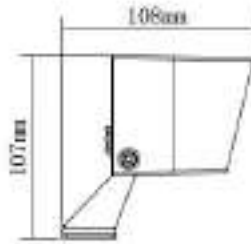

Ion 4 | Projector Lights

The outdoor projector light is a high-performance architectural fixture designed to deliver focused, powerful illumination for building facades, landscapes, signage, and architectural accents. It provides precise beam control to highlight specific features, enhance safety, and create striking visual effects in outdoor environments.

Technical Details

Power : 7.7W

Lumen Output :610lm

CRI :>80

Beam Angle : 8°/10°/14°/40°/50°

CCT : 3000K/4000K/6500K

Input Voltage :AC 100- 240V

Driver : Integral

Material : Aluminium

Finishing Color : Grey/Black

Reflector : Tempered Glass

SDCM:3 Step

IP Rating : IP66

Chip Details

Led Chip : Cree

Voltage:3V

Light Distribution

Light Performance

Order Options

Model Code	Power	Lumens	CCT	CRI	Beam	Finish	Size	Accessories
EL-KMXIO-7	7.7W	610lm	3000K 4000K 6500K	>80	8°/10°/14°/40°/ 50°	Grey/Black	W 70 x H 107mm	-