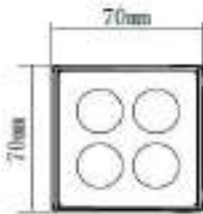

Technical Details

Power : 7.7W

Lumen Output :610lm

CRI :>80

Beam Angle : 8°/10°/14°/40°/50°

CCT : 3000K/4000K/6500K

Input Voltage :AC 100- 240V

Driver : Integral

Material : Aluminium

Finishing Color : Grey/Black

Reflector : Tempered Glass

SDCM:3 Step

IP Rating : IP66

Chip Details

Led Chip : Cree

Voltage:3V

Light Distribution

Light Performance

Order Options

Model Code	Power	Lumens	CCT	CRI	Beam	Finish	Size	Accessories
EL-KMXIO-7	7.7W	610lm	3000K 4000K 6500K	>80	8°/10°/14°/40°/ 50°	Grey/Black	W 70 x H 107mm	-